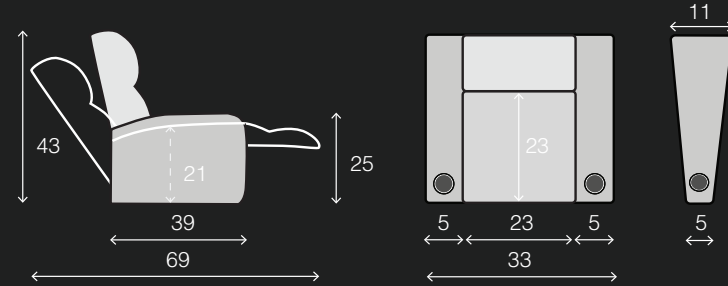

DIESEL XS950

FEATURES

- ▶ Accessory Dock
- ▶ Space Saving Frame
- ▶ Gel Infused Memory Foam
- ▶ Kiln Dried Hardwood Frame
- ▶ USB Port*
- ▶ LED Lighted BaseRail*
- ▶ LED Lighted Cupholders*
- ▶ Taller Seat Back
- ▶ Wallaway Design
- ▶ Chaise Style Footrest
- ▶ Lower Lumbar Support
- ▶ Power or Manual Recline
- ▶ Premium High Density Foam
- ▶ Pocketed Coil Springs

* Power SKUs only

UPHOLSTERY

- ▶ Top Grain Leather
- ▶ Bonded Leather
- ▶ Leather Gel
- ▶ Microfiber

SPECIFICATIONS

TWO ARM
33 x 39 x 43

RIGHT ARM
28 x 39 x 43

LEFT ARM
28 x 39 x 43

LEFT ARM + RIGHT WEDGE
39 x 39 x 43

RIGHT WEDGE
34 x 39 x 43

ARMLESS
23 x 39 x 43

POPULAR LAYOUTS

Inches as width x depth x height

2 STRAIGHT
61 x 39 x 43

3 STRAIGHT
89 x 39 x 43

4 STRAIGHT
117 x 39 x 43

4 STRAIGHT MIDDLE LOVE
112 x 39 x 43

2 CURVED
67 x 41 x 43

3 CURVED
101 x 43 x 43

4 CURVED
135 x 45 x 43

4 CURVED MIDDLE LOVE
124 x 43 x 43

DIESEL XS950